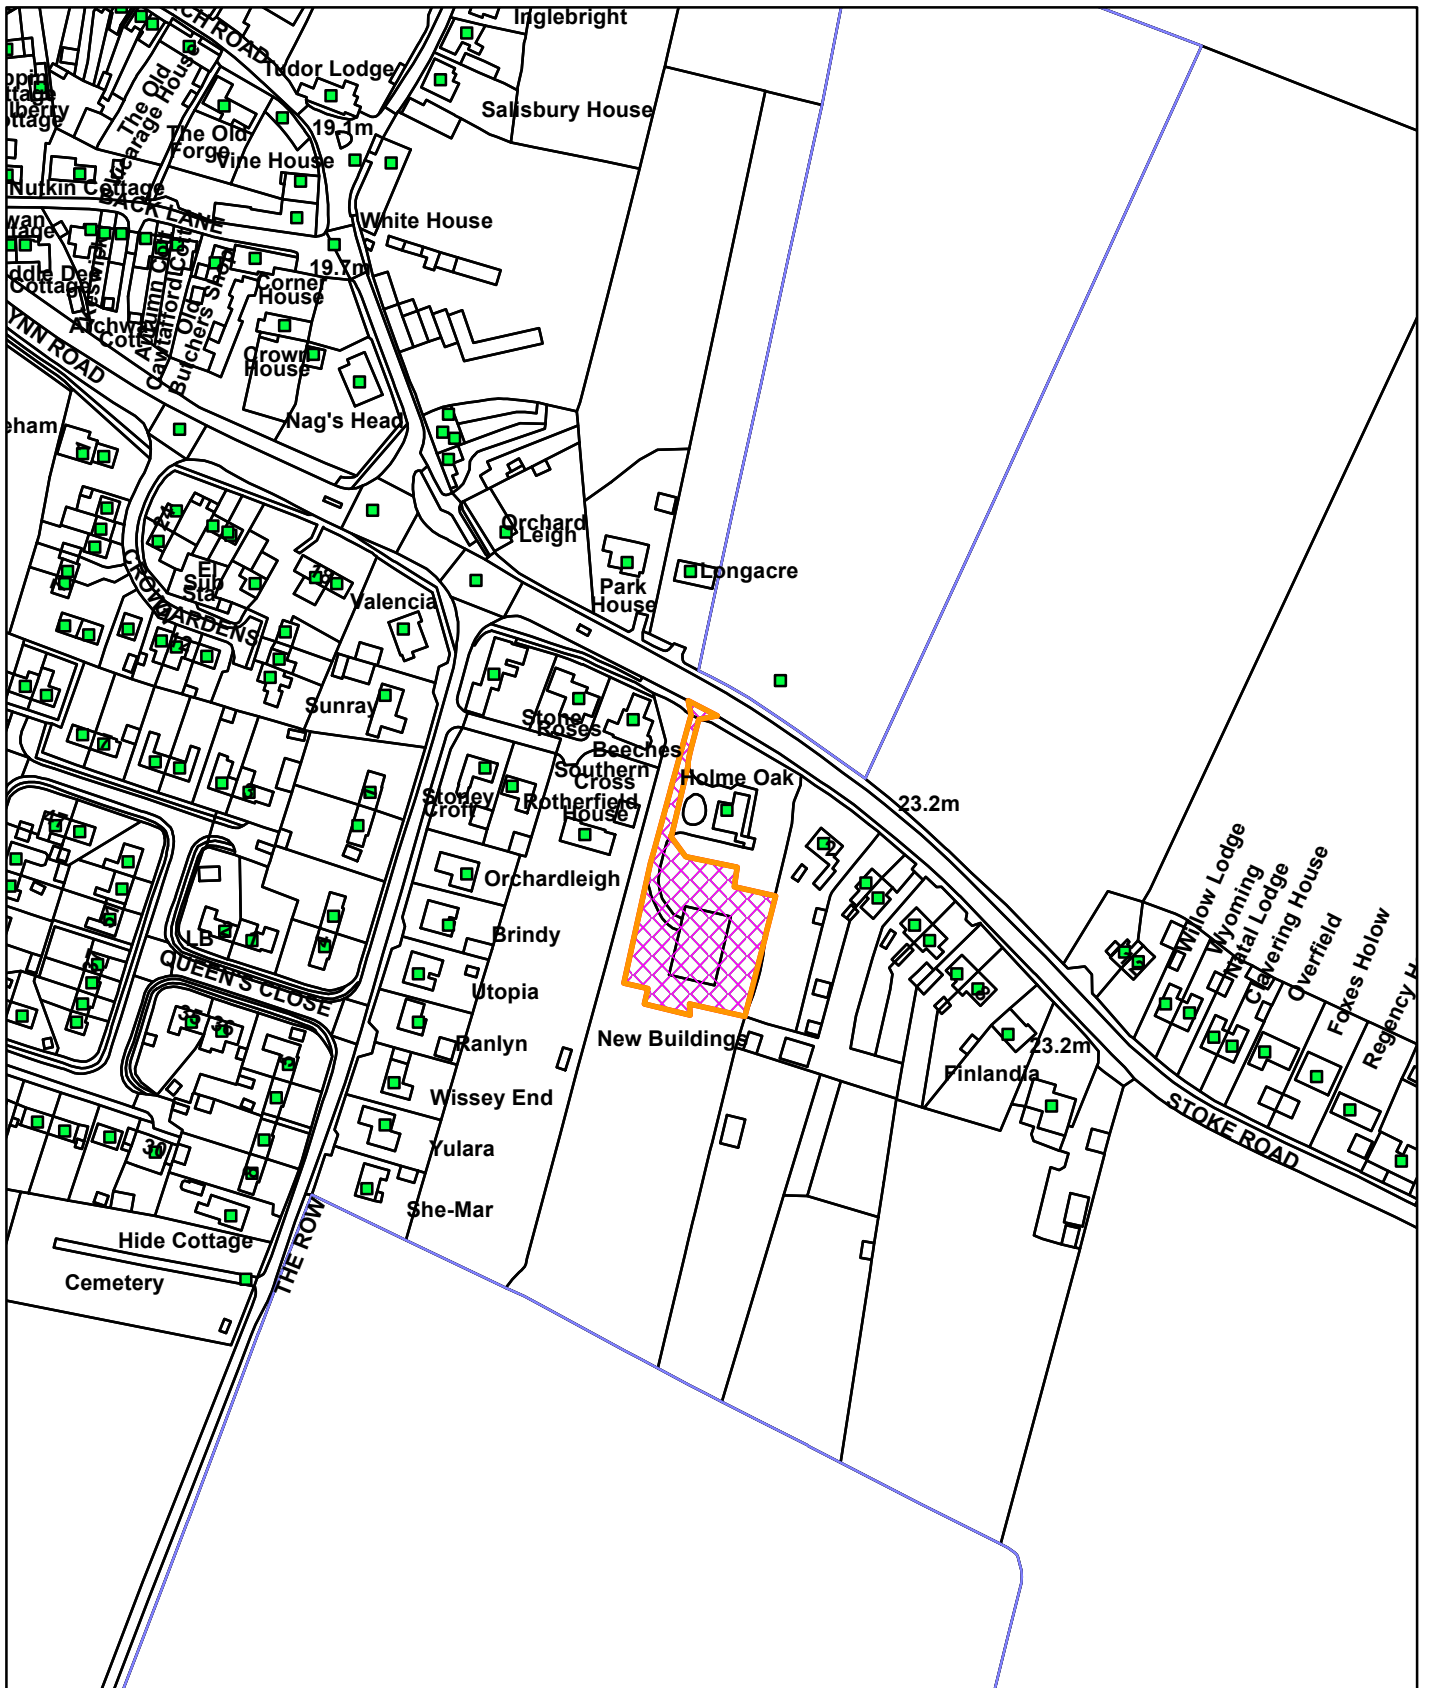

23/00848/F

Holme Oak, Stoke Road, Wereham, PE33 9AT

© Crown copyright and database rights 2023
Ordnance Survey 100024314

20/09/2023